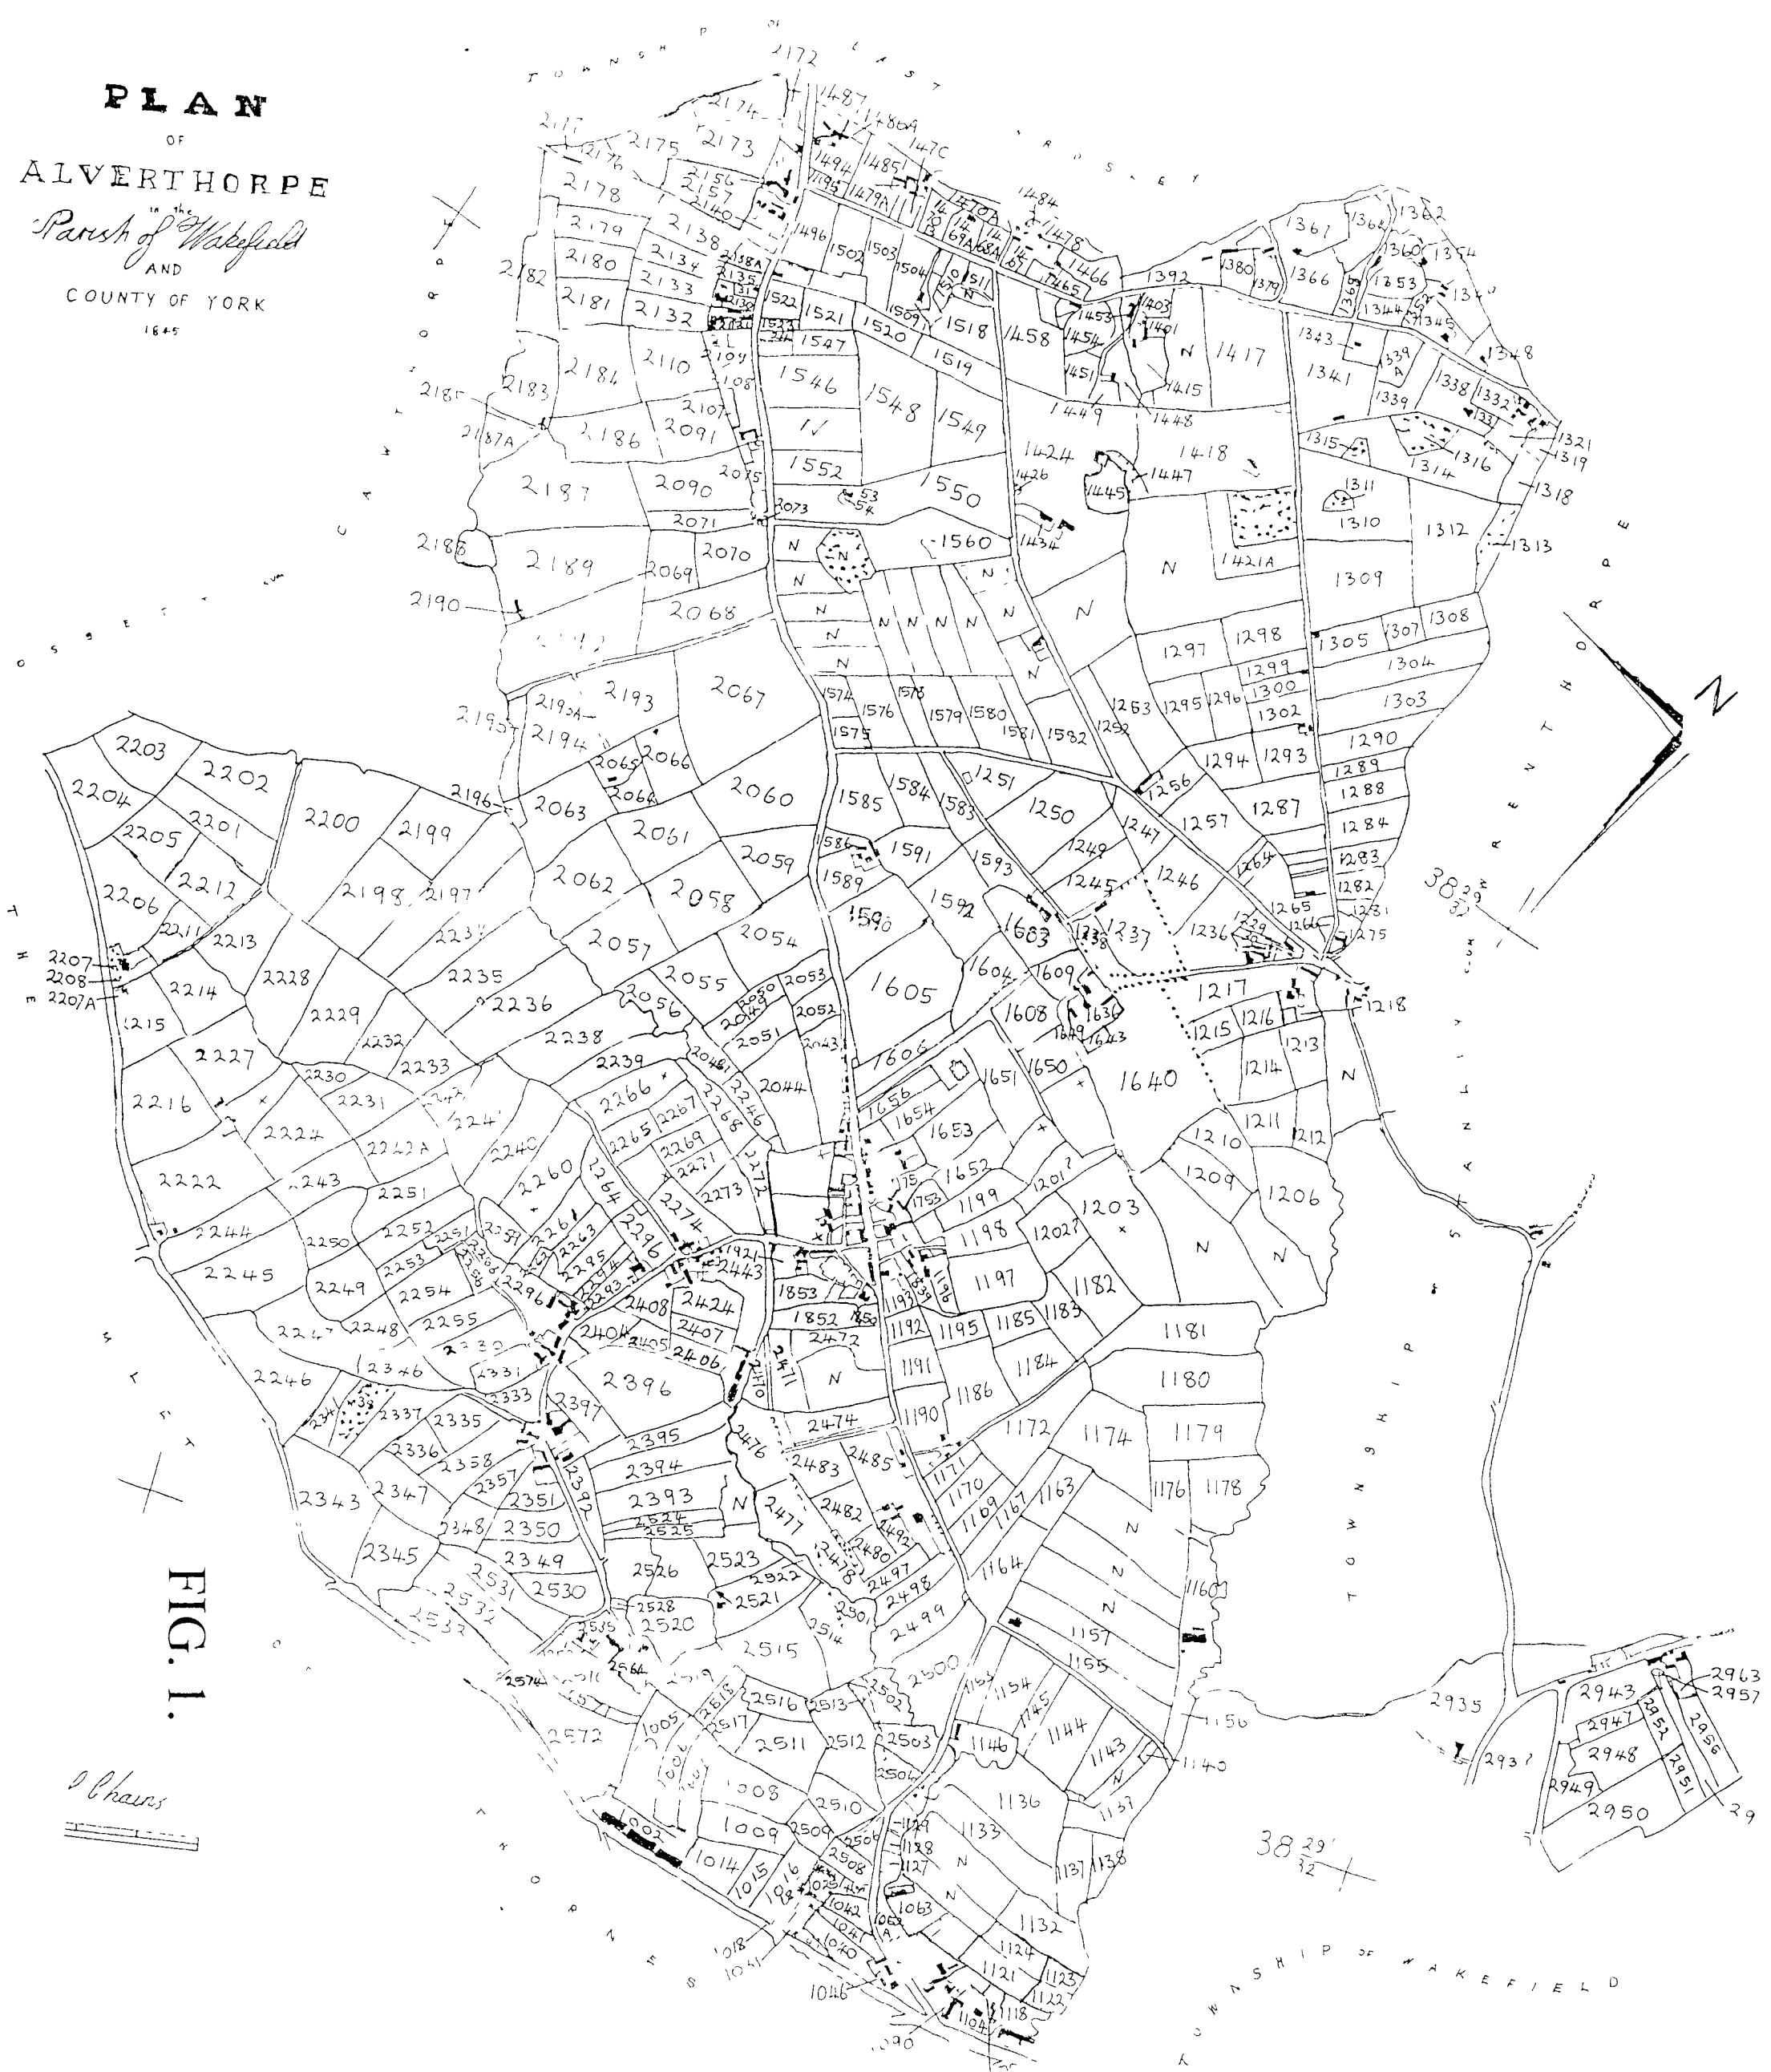

PLAN
OF
ALVERTHORPE
Parish of Wakefield
AND
COUNTY OF YORK
1845

FIG. 1.

D. Charrs
[Scale bar]

TOWNSHIP OF WAKEFIELD